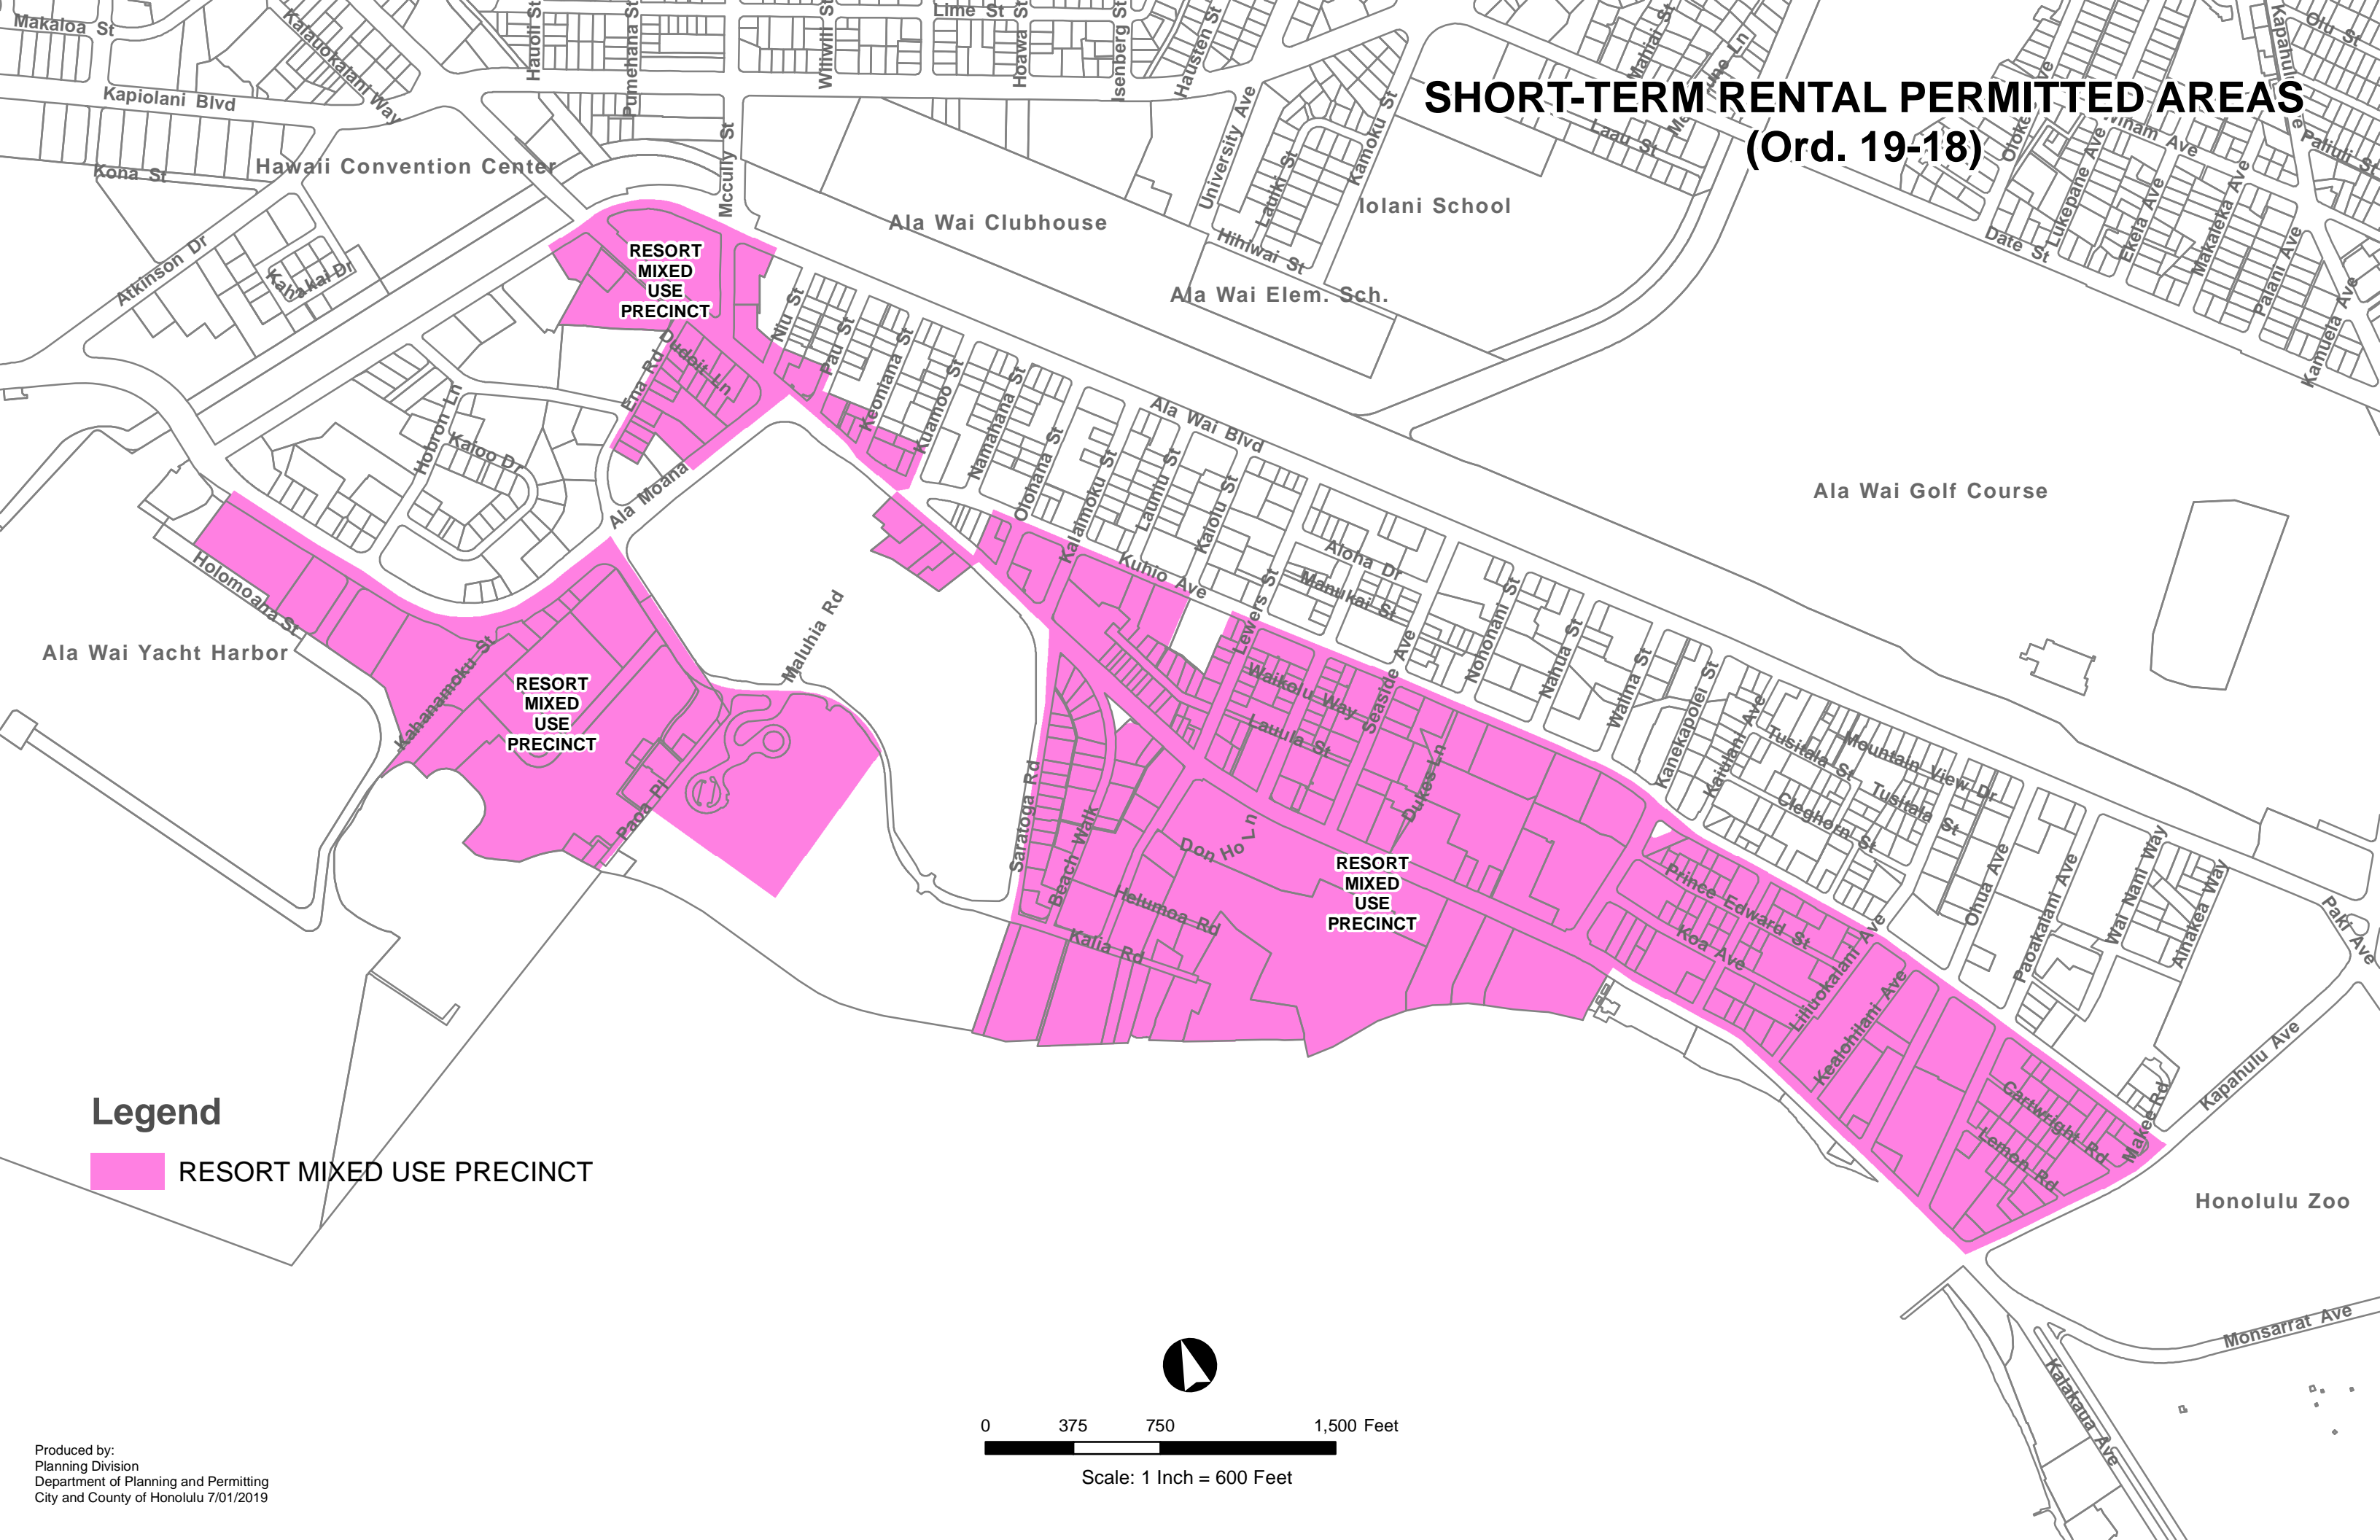

SHORT-TERM RENTAL PERMITTED AREAS (Ord. 19-18)

Hawaii Convention Center

Ala Wai Clubhouse

Iolani School

Ala Wai Elem. Sch.

Ala Wai Golf Course

Ala Wai Yacht Harbor

Honolulu Zoo

Legend

 RESORT MIXED USE PRECINCT

0 375 750 1,500 Feet

Scale: 1 Inch = 600 Feet